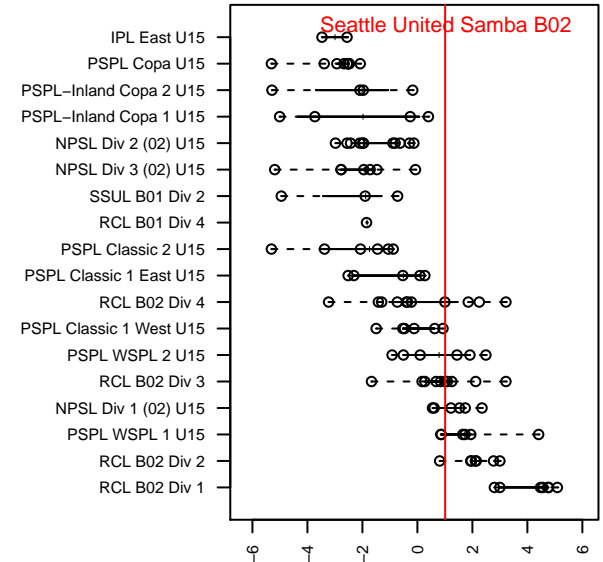

**attack and defense rating
relative to others at age
and all opponents in last 13 months**