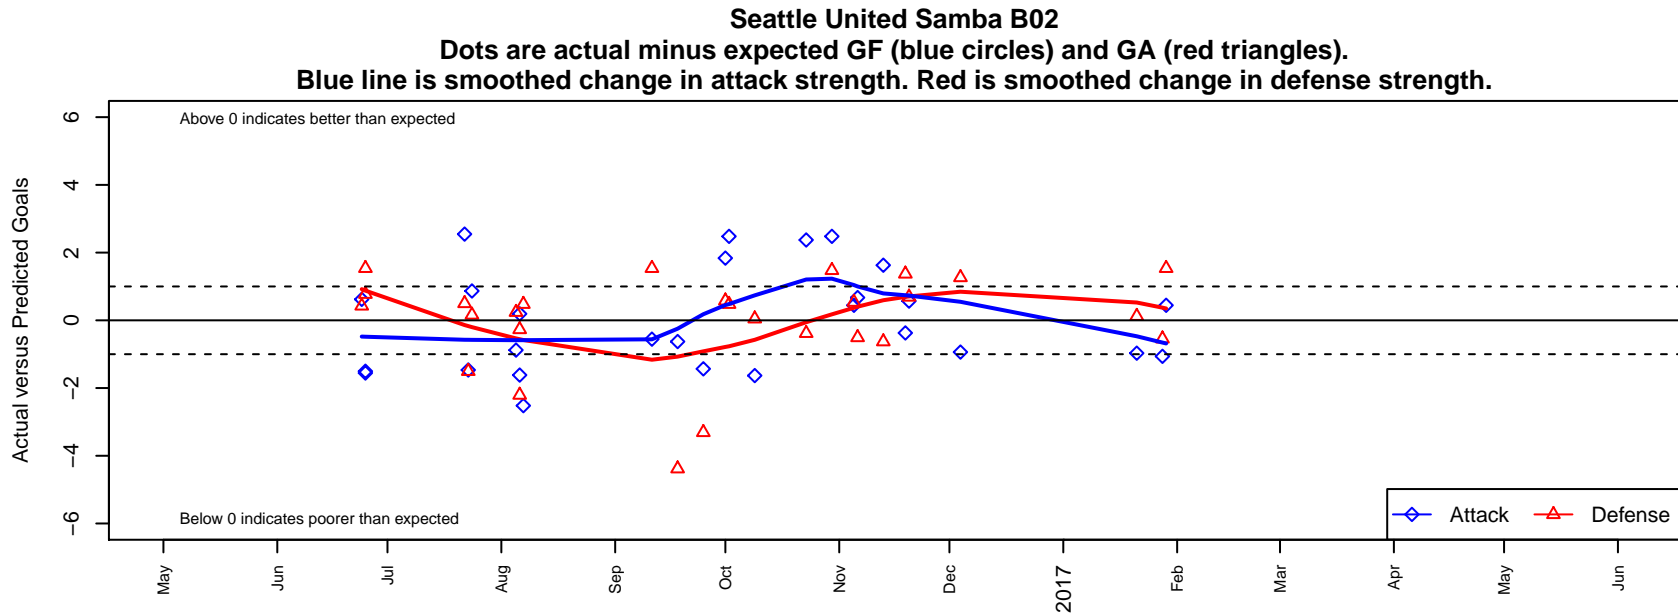

**attack and defense variance (black dot)
relative to other teams
and top 10 in region**

**attack and defense rating
relative to others at age
and all opponents in last 13 months**

Seattle United Samba B02

Seattle United
Seattle, WA
B02 total strength=1391
attack=8.45 defense=7.14
fall league = RCL B02 Div 3

alt names used:
Seattle United B02 Samba
Seattle United B02 Samba C
Seattle United B02 Samba
SEATTLE UNITED B02 SAMBA (WA)
Seattle United B02 Samba C

Venues played:
2016 Rainier Challenge Copa U15
2016 Sounders FC Cup BU15 Gold
2016 WA Rush Cup B02 Silver U15
2016 RCL B02 Div 3
2016 WYS Presidents Cup B02 Division 1