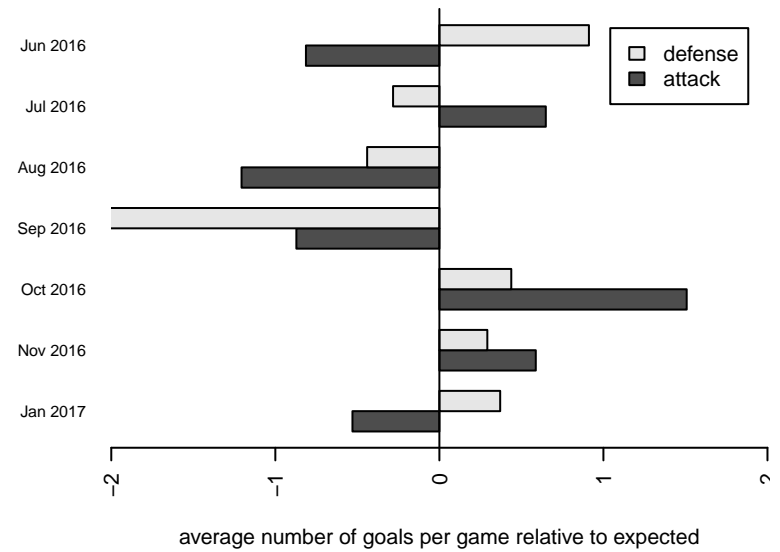

Performance relative to 13 month average