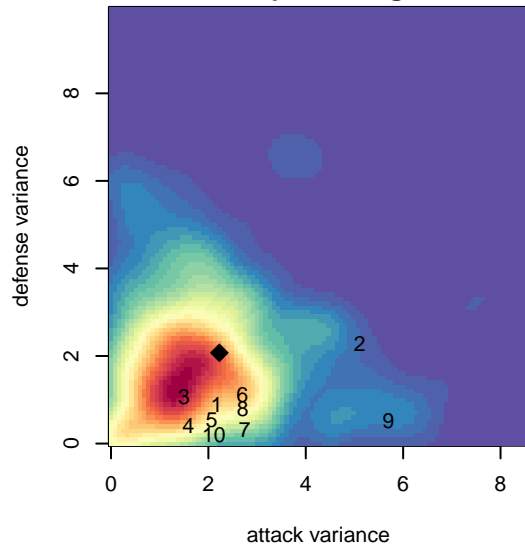

Seattle United Samba B02

Seattle United
 Seattle, WA
 B02 total strength=1391
 attack=8.45 defense=7.14
 fall league = RCL B02 Div 3

alt names used:
 Seattle United B02 Samba
 Seattle United B02 Samba C
 Seattle United B02 Samba
 SEATTLE UNITED B02 SAMBA (WA)
 Seattle United B02 Samba C

Venues played:
 2016 Rainier Challenge Copa U15
 2016 Sounders FC Cup BU15 Gold
 2016 WA Rush Cup B02 Silver U15
 2016 RCL B02 Div 3
 2016 WYS Presidents Cup B02 Division 1

**attack and defense variance (black dot)
relative to other teams
and top 10 in region**