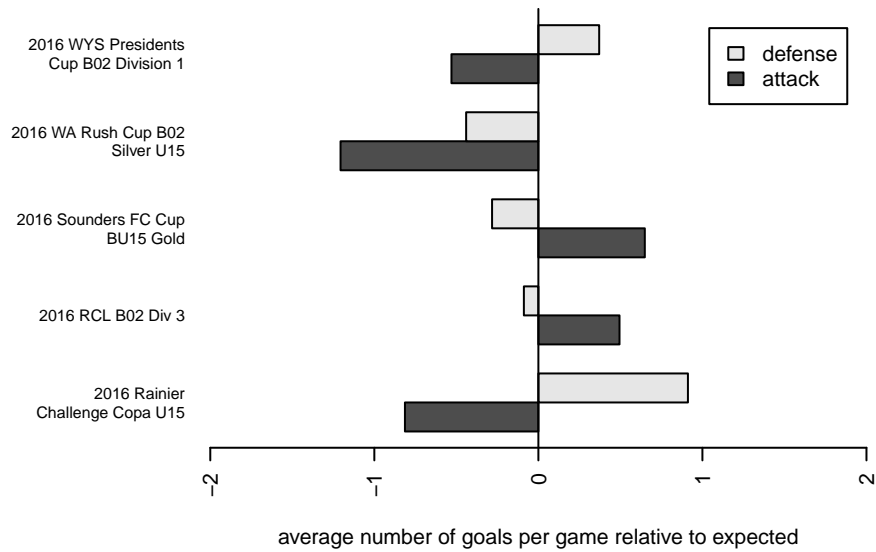

Performance relative to 13 month average